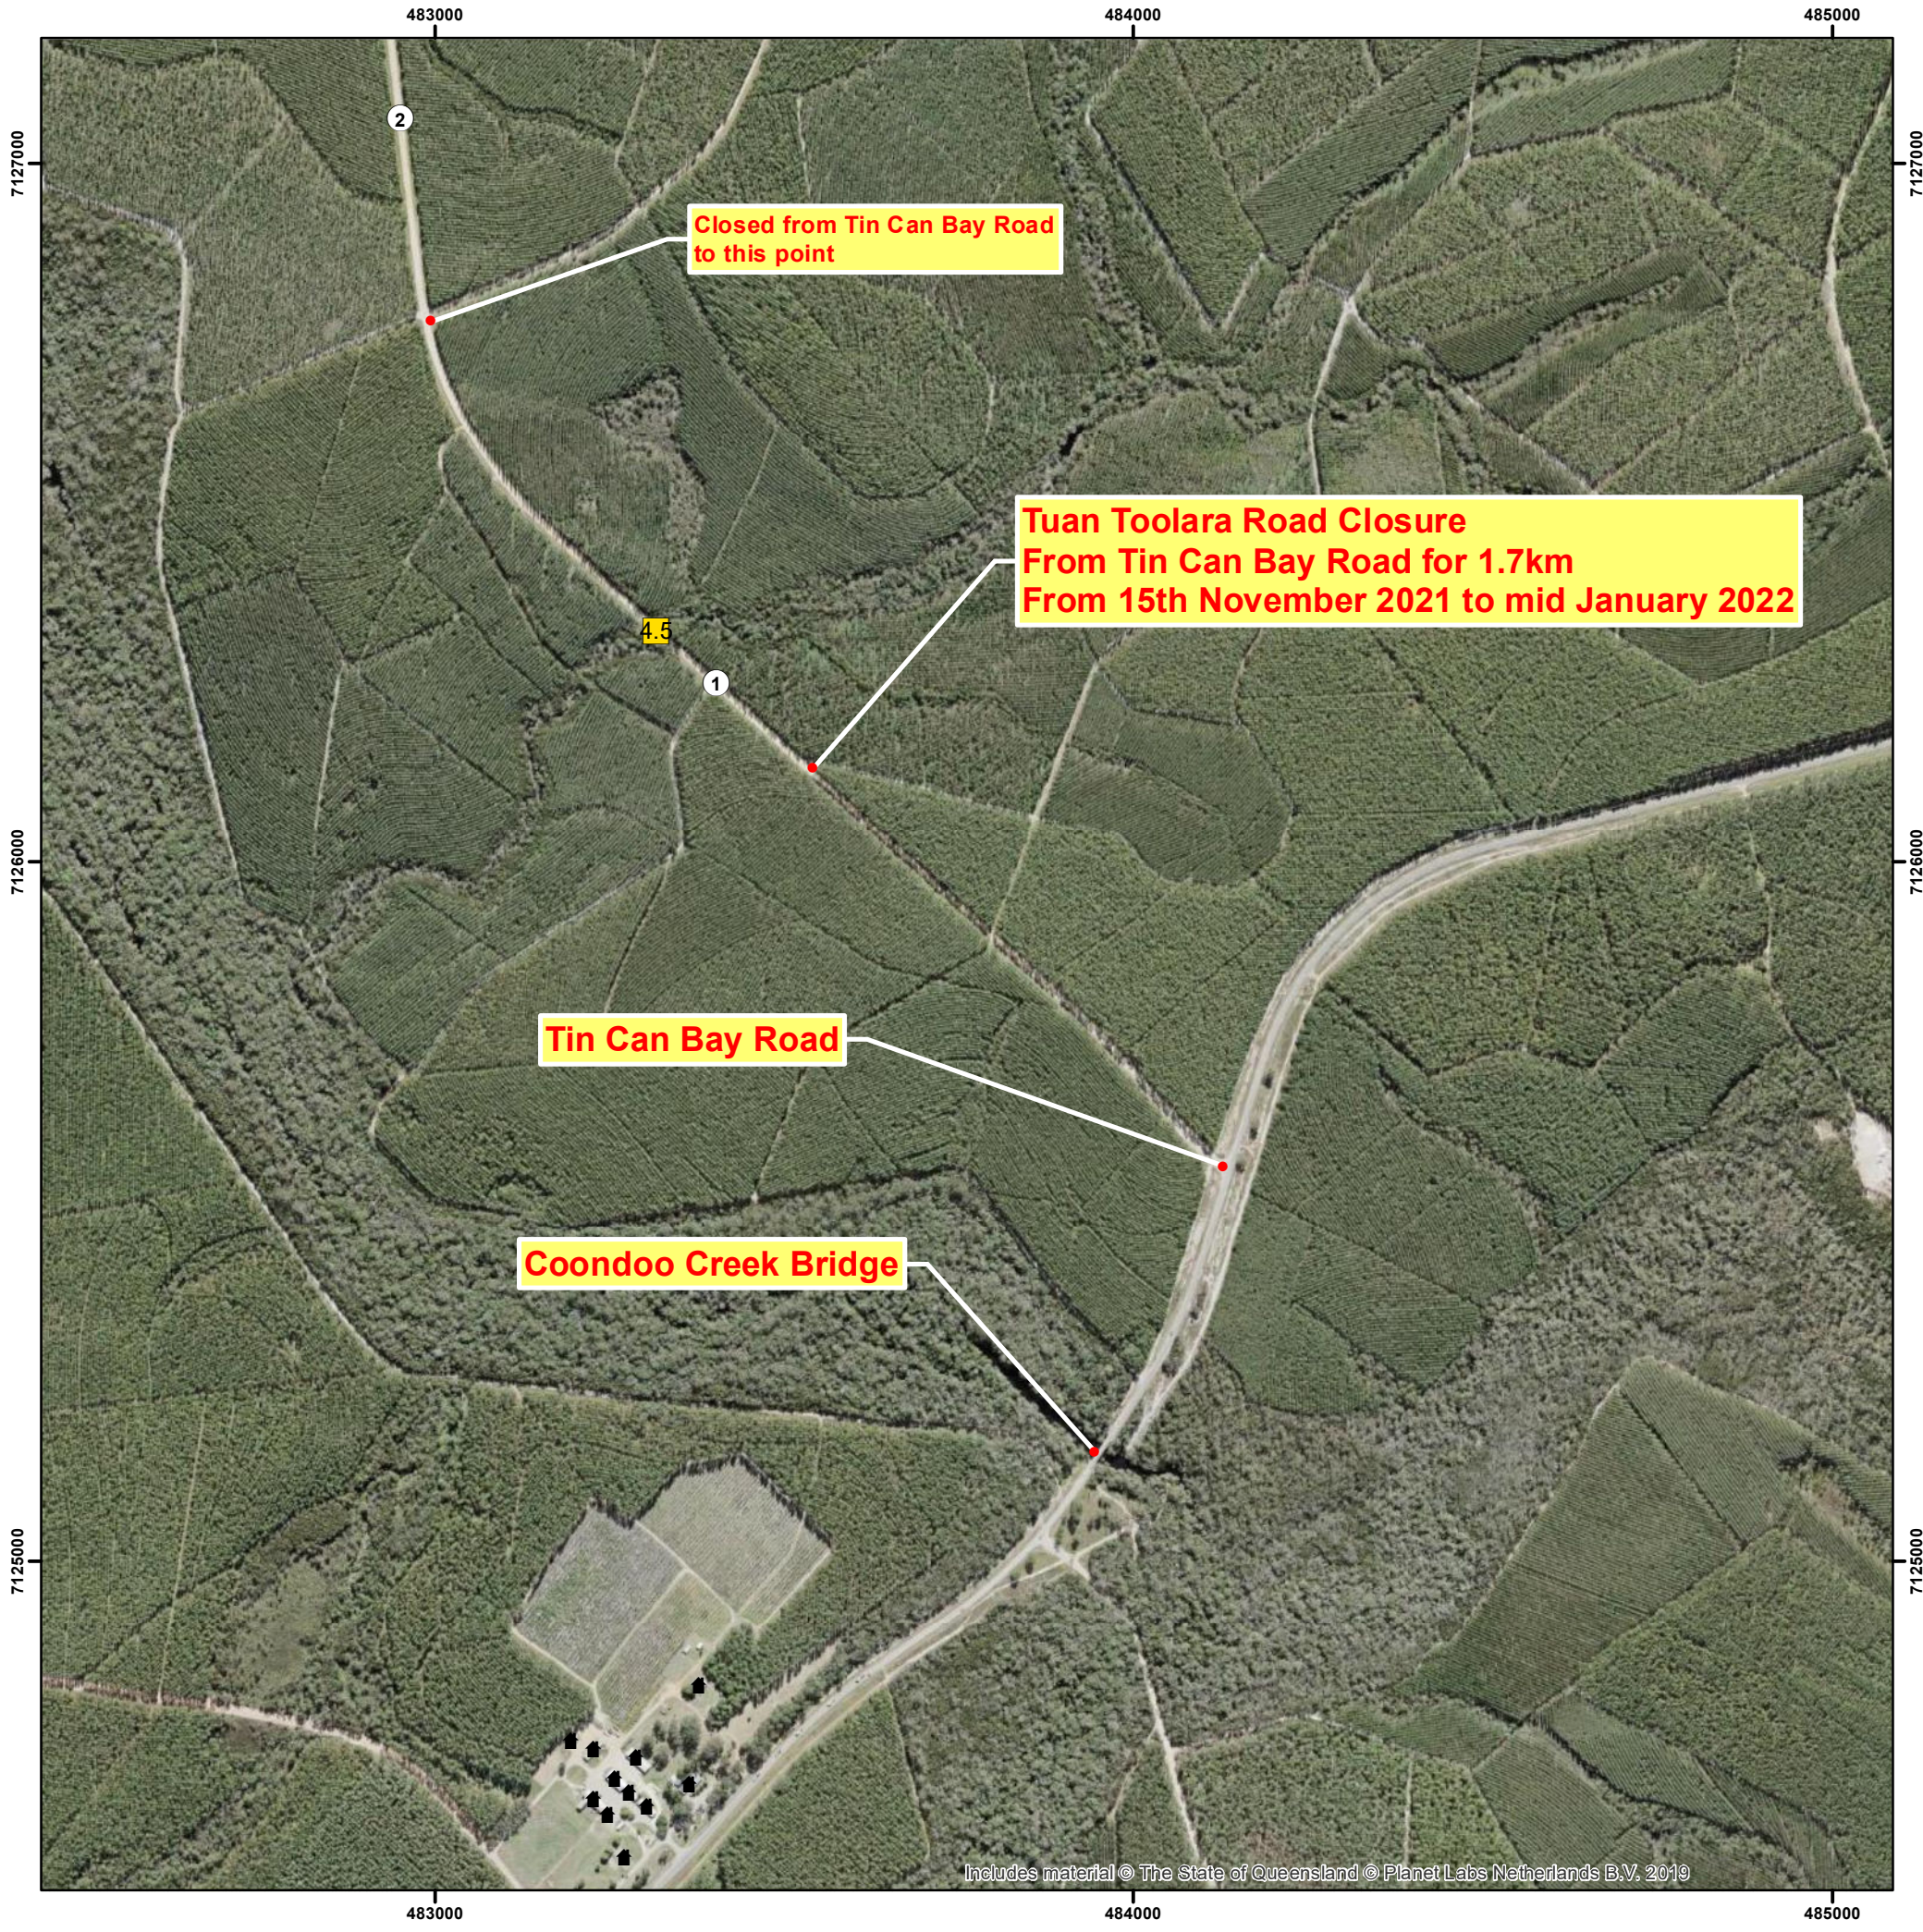

Tuan Toolara Forestry Road closure
November 15th 2021 to mid January 2022

When printed at A3: Scale: 1:10,000 and 1 cm = 100 metres

Prepared by HQPlantations Pty Ltd. solely for internal use. HQPlantations Pty Ltd does not accept any responsibility for any loss or damage resulting from reliance on the map. No part of this map may be reproduced or copied in any form without prior written permission from HQPlantations Pty Ltd. All rights reserved. ©

Filepath: W:\GeoCortexUsers\Mahon\SIRM0003042\RM0003042_Roading_HR_BCC207_Tiger_Gulley_additional_works.mxd
User: mahons
Date: 10/11/2021