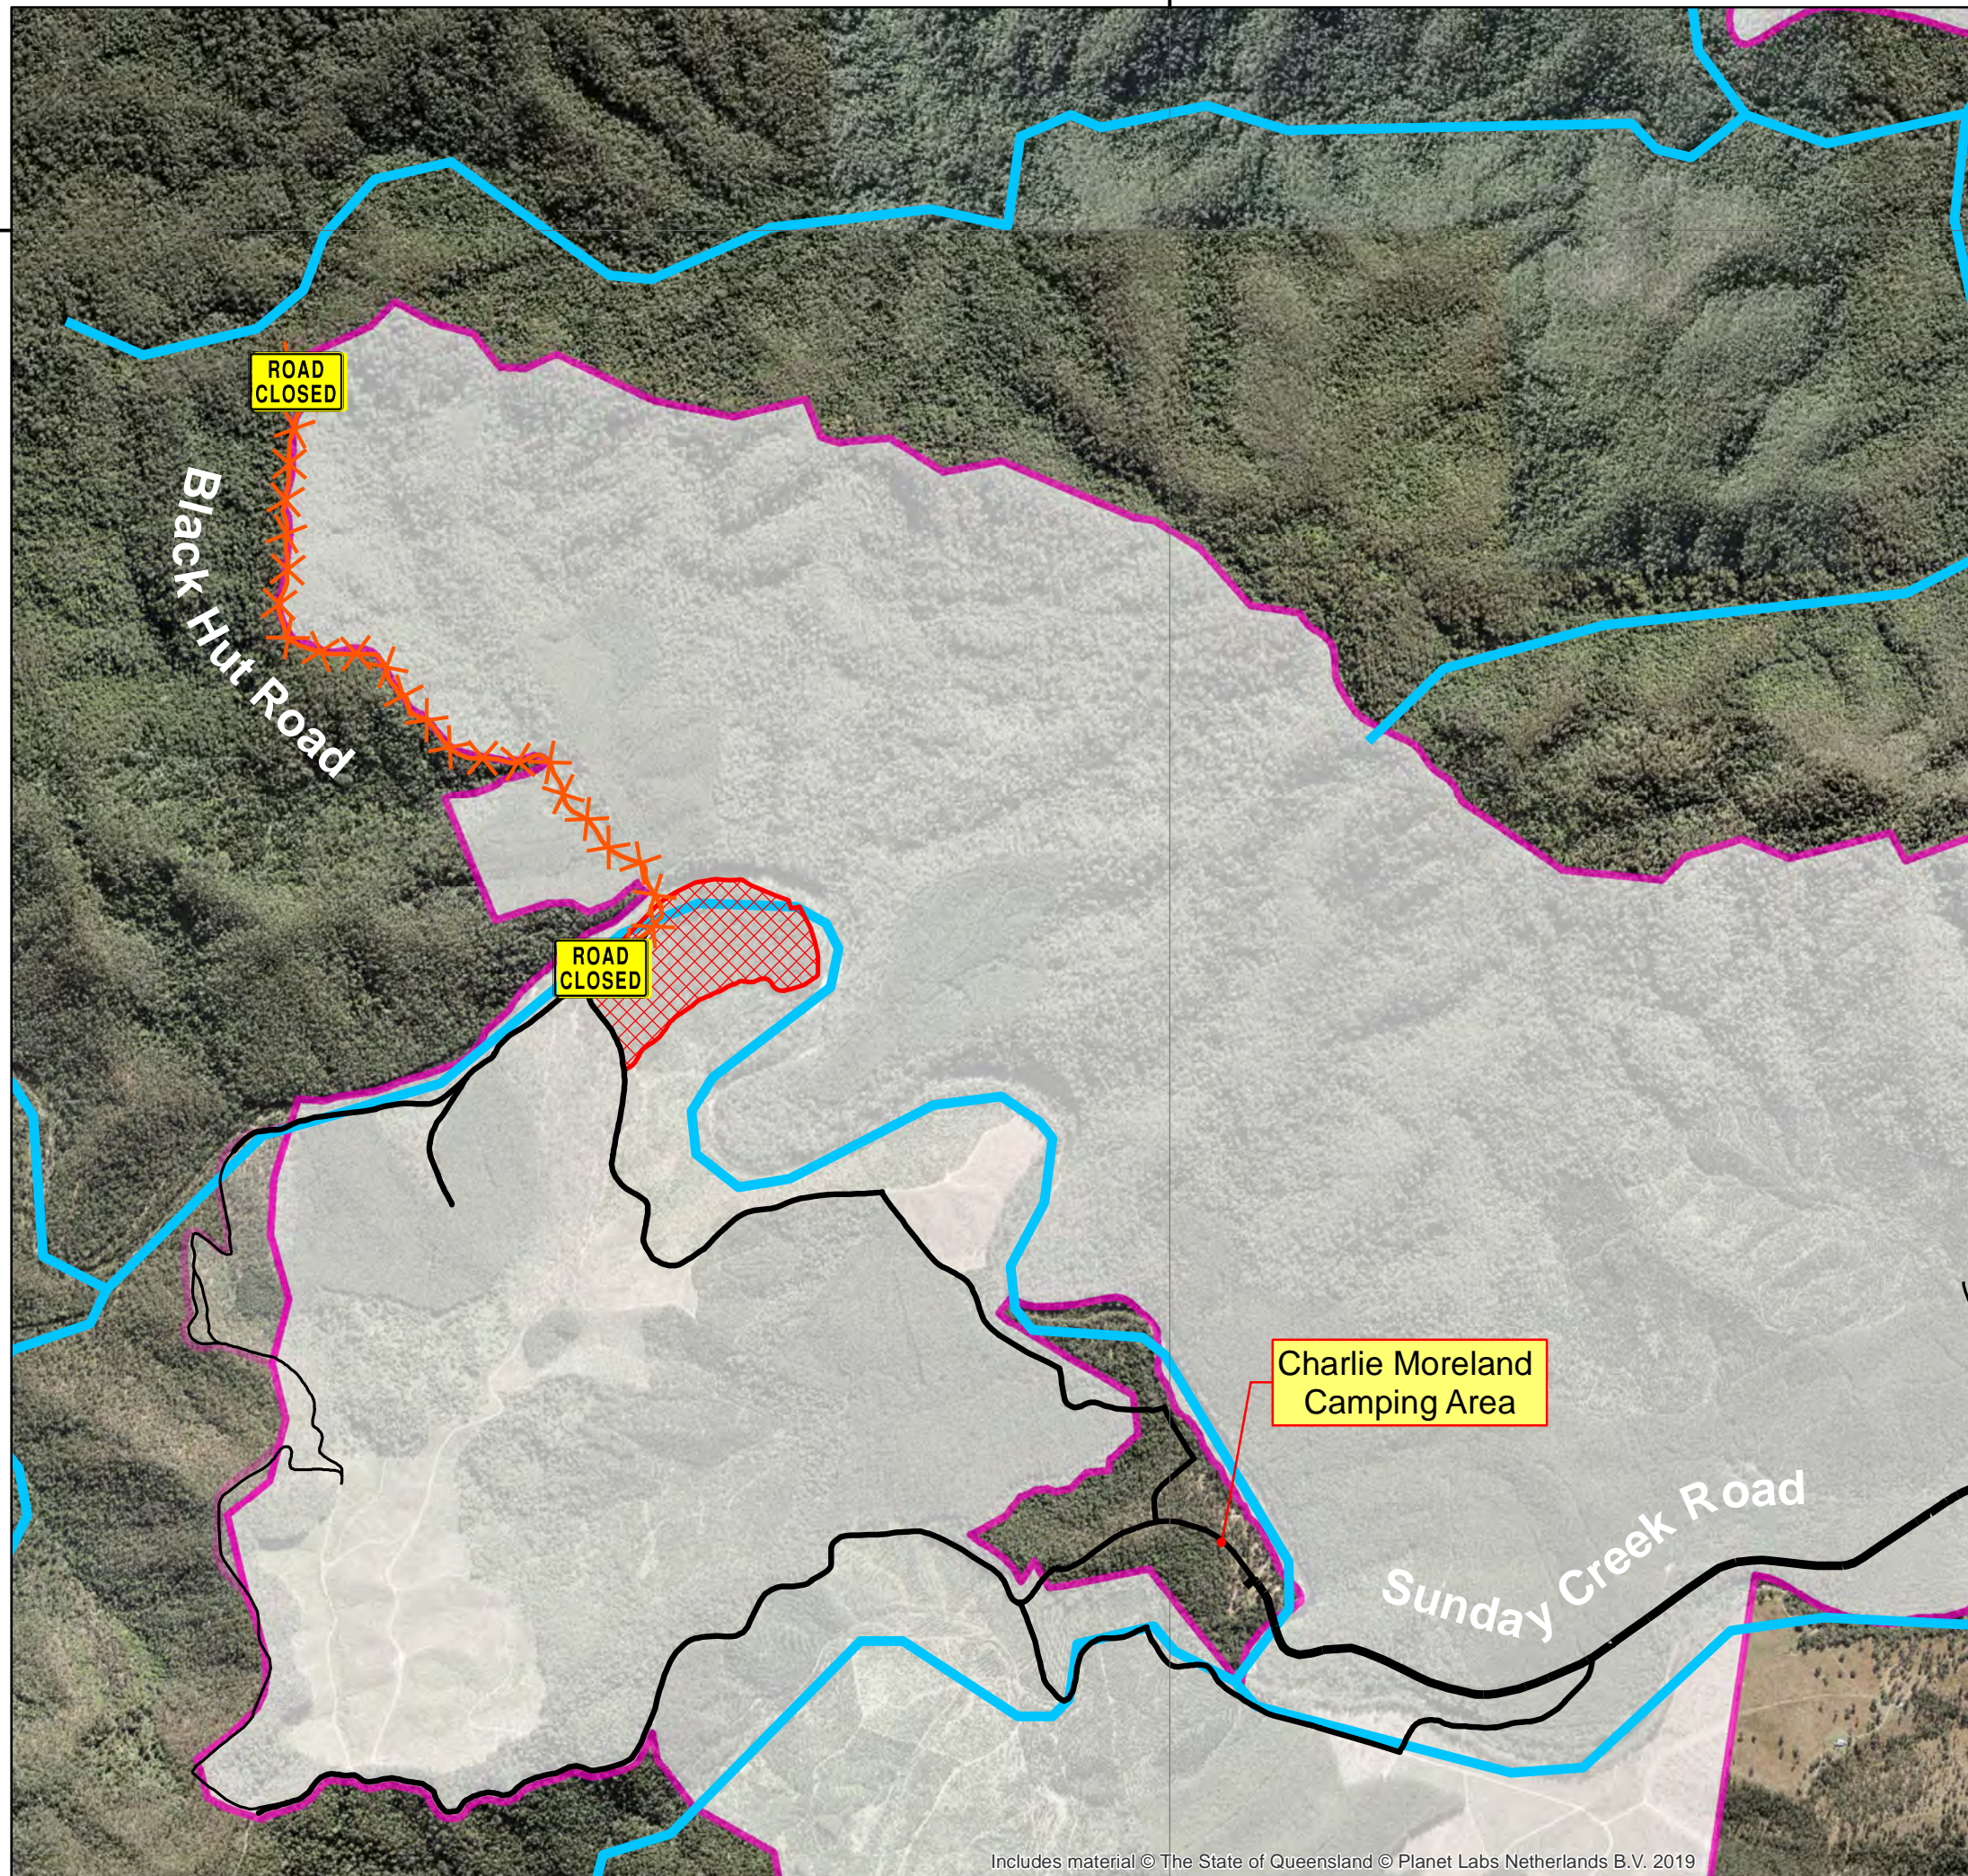

465,000

7,060,000

7,060,000

HQPlantations Pty Ltd

North Harvest Area & Black Hut Road Closure

Legend

- Harvest Area
- Road Closed
- AR - Arterial Road
- SE - Secondary Road
- AC - Access Road
- Creeks
- Plantation Licence Area

Local Authority: SUNSHINE COAST REGIONAL

465,000